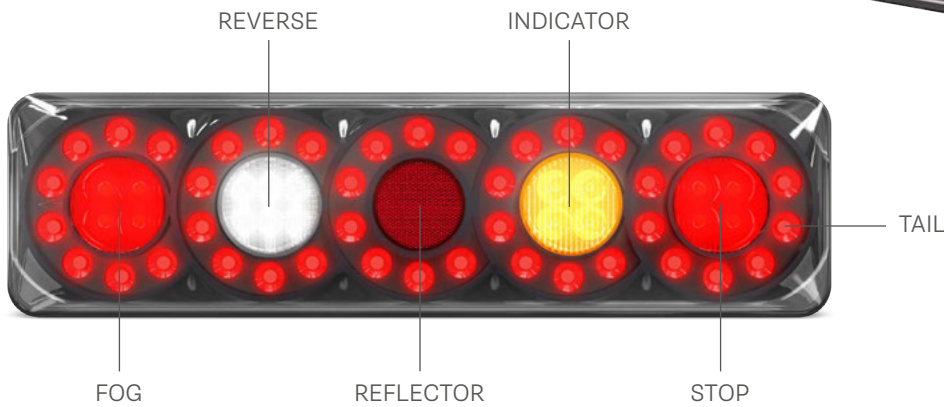

12/24V
DUAL
VOLTAGE

IP67
100%
WATERPROOF

5
FIVE YEAR
WARRANTY

R3
ECE
APPROVED

R6
ECE
APPROVED

R7
ECE
APPROVED

R10
ECE
APPROVED

R23
ECE
APPROVED

R38
ECE
APPROVED